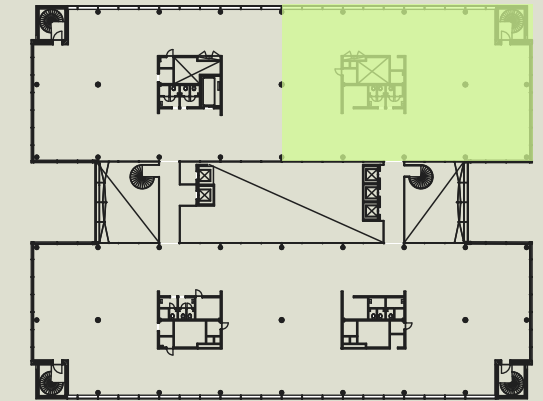

Colony Pitäjänmäki, 2nd Floor (636m²)

Working desk capacity: approx. 60

2nd Floor

- 1 x Meeting Room (16p)
- 3 x Meeting Room (4p)
- 5 x Focus Room (2p)
- 2 x POD
- 2 x Phone Booth
- 3 x WC
- 1 x Community Cafe (15p)
- 1 x Locker Area